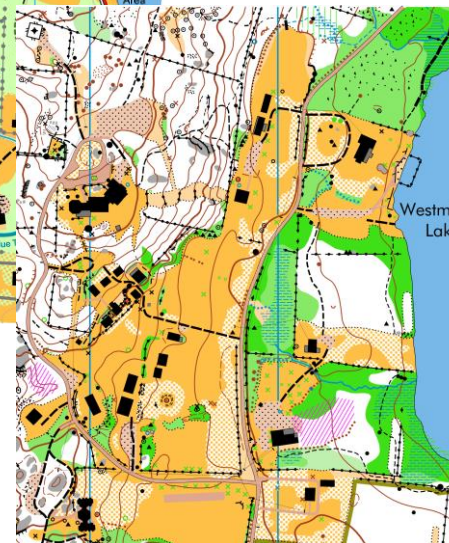

Customized Signs, Supplies & Books, CAD Software

Whatever your need, we can help you get started – the best map-drawing software available, supplies, equipment, books, permanent courses, and all-weather map signs that make your grounds user-friendly for visitors and members alike.

Locator Map

USGS Map

Original OU Trail Map

Original OU Orienteering Map

Orienteering Unlimited
Exclusive Distributor
for North America

This article was originally designed for the international sport of orienteering but applies just as well to everyday situations.